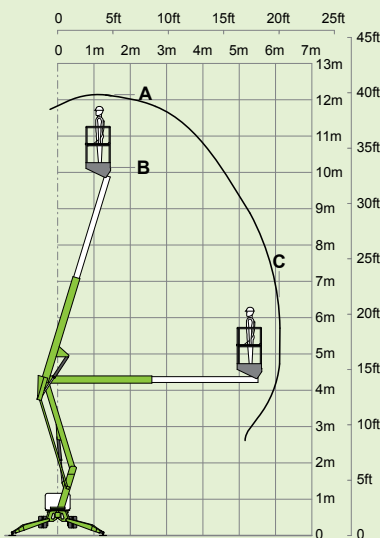

niftylift

TD34TN

(A) 12.2m
40ft

(B) 10.2m
33ft 6in

(C) 6.1m
20ft

225kg
500lbs

0.75m x 0.65m
2ft 6in x 2ft 2in

(D) 1.9m
6ft 3in

(E) 0.75m
2ft 6in

(F) 1.15m
3ft 9in

(G) 3m
9ft 10in

(J) 3.95m
13ft

1.6km/h
1mph

60%
31°

1850kg
4080lbs

niftylift
1525 S. Buncombe Road,
Greer, SC - 29651
United States
1-800-643-8954
usasales@niftylift.com
www.niftylift.com