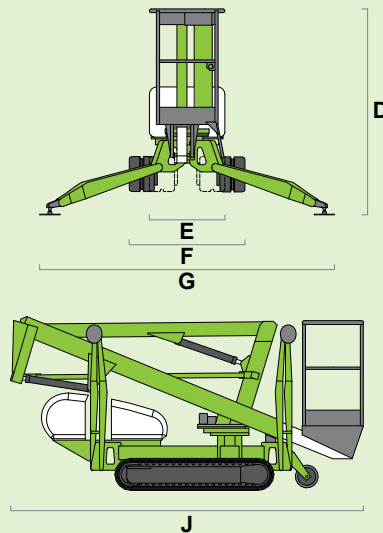

niftylift

TD34TN

(A) 12.2m
40ft

(B) 10.2m
33ft 6in

(C) 6.1m
20ft

225kg
500lbs

0.75m x 0.65m
2ft 6in x 2ft 2in

(D) 1.9m
6ft 3in

(E) 0.75m
2ft 6in

(F) 1.15m
3ft 9in

(G) 3m
9ft 10in

(J) 3.95m
13ft

1.6km/h
1mph

60%
31°

1850kg
4080lbs

niftylift
1525 S. Buncombe Road,
Greer, SC - 29651
United States
1-800-643-8954
usasales@niftylift.com
www.niftylift.com